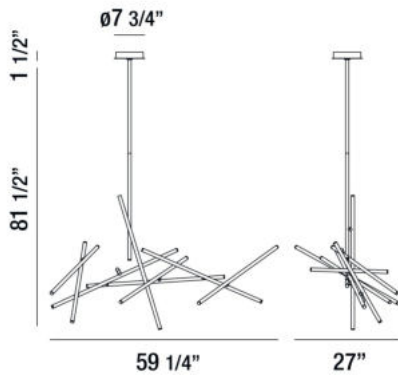

## CROSSROADS, 59" CHANDELIER

### PRODUCT DETAILS

No.	:	36251-032
Product Color	:	ANTIQUE BRASS
Product Material	:	METAL
Shade / Accent Colour	:	FROSTED
Shade / Accent Material	:	ACRYLIC
Length	:	59.25"
Width	:	27"
Height	:	45.5"
Overall Height	:	83"
Weight	:	17.5lbs

### TECHNICAL DETAILS

Hanging Support Type	:	ROD
Hanging Support Length	:	36"
Rods Included	:	12"+24"
Canopy / Backplate Height	:	1.5"
Canopy / Backplate Dia.	:	7.75"
Location	:	DRY
Approval	:	