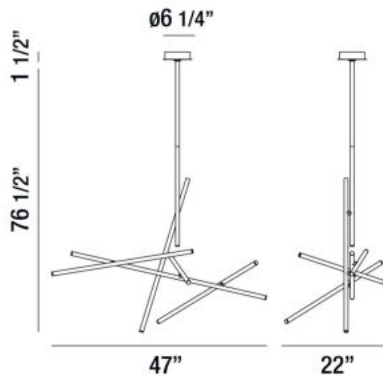

CROSSROADS, 47" CHANDELIER

PRODUCT DETAILS

No.	:	36250-028
Product Color	:	SATIN NICKEL
Product Material	:	METAL
Shade / Accent Colour	:	FROSTED
Shade / Accent Material	:	ACRYLIC
Length	:	47"
Width	:	22"
Height	:	40.5"
Overall Height	:	78"
Weight	:	9.4lbs

LIGHT SOURCE DETAILS

Light Source Type	:	INTEGRATED LED
Input Voltage	:	120V
Bulb Voltage	:	120V
Socket Type	:	LED
Total Wattage	:	10W
Total Lumen	:	800lm
Kelvin	:	3000K
CRI	:	90+
Dimmable	:	Yes

Options Available

ITEM NO.	FINISH	SHADE
36250-011	BLACK	FROSTED
36250-028	SATIN NICKEL	FROSTED
36250-035	ANTIQUÉ BRASS	FROSTED

TECHNICAL DETAILS

Hanging Support Type	:	ROD
Hanging Support Length	:	36"
Rods Included	:	12"+24"
Canopy / Backplate Height	:	1.5"
Canopy / Backplate Dia.	:	6.25"
Location	:	DRY
Approval	:	