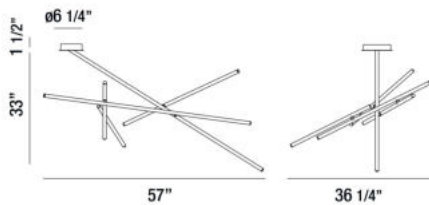

CROSSROADS, 57" CEILING MOUNT

Options Available

ITEM NO.	FINISH	SHADE
36249-015	BLACK	FROSTED
36249-022	SATIN NICKEL	FROSTED
36249-039	ANTIQUÉ BRASS	FROSTED

PRODUCT DETAILS

No.	:	36249-015
Product Color	:	BLACK
Product Material	:	METAL
Shade / Accent Colour	:	FROSTED
Shade / Accent Material	:	ACRYLIC
Length	:	57"
Width	:	36.25"
Height	:	33"
Weight	:	8.1lbs

LIGHT SOURCE DETAILS

Light Source Type	:	INTEGRATED LED
Input Voltage	:	120V
Bulb Voltage	:	120V
Total Wattage	:	9W
Total Lumen	:	720lm
Kelvin	:	3000K
CRI	:	90+
Dimmable	:	Yes

TECHNICAL DETAILS

Canopy / Backplate Height	:	1.5"
Canopy / Backplate Dia.	:	6.25"
Location	:	DRY
Approval	:	