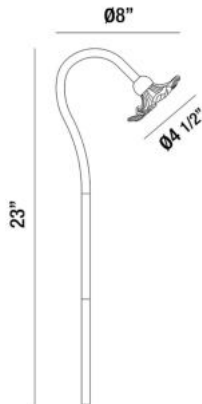

36202, LED OUTDOOR PATH LIGHT

PRODUCT DETAILS

No.	:	36202-010
Product Color	:	BLACK
Shade / Accent Colour	:	CLEAR GLASS
Width	:	8"
Height	:	23"
Weight	:	1lbs

LIGHT SOURCE DETAILS

Light Source Type	:	INTEGRATED LED
Input Voltage	:	12V
Bulb Voltage	:	12V
Socket Type	:	LED
Total Wattage	:	2W
Total Lumen	:	120lm
Kelvin	:	3000K
CRI	:	80

Options Available

ITEM NO.	FINISH	SHADE
36202-010	BLACK	CLEAR GLASS

TECHNICAL DETAILS

IP Rating	:	65
Location	:	WET
Approval	:	
Title 24	:	Yes

PROJECT INFORMATION

Job Name: Date: Type:

Comments: