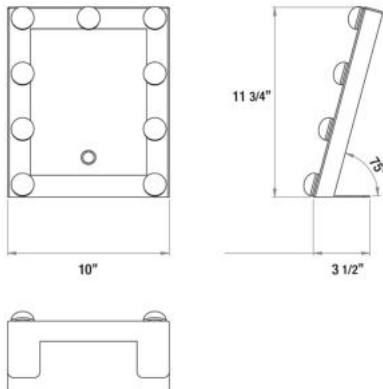

PROJECT INFORMATION

Job Name: Date: Type:

Comments: