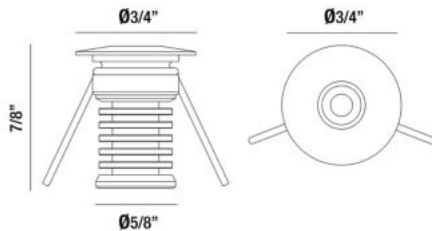

TECHNICAL DETAILS

IP Rating	:	67
Location	:	WET
Approval	:	
Title 24	:	Yes

PROJECT INFORMATION

Job Name: Date: Type:

Comments: