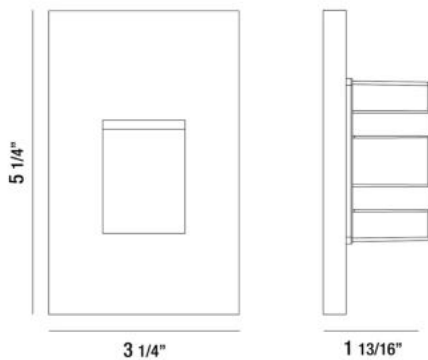

PROJECT INFORMATION

Job Name: Date: Type:

Comments: