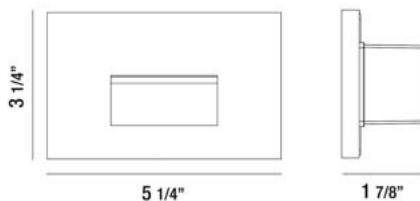

PROJECT INFORMATION

Job Name: Date: Type:

Comments: