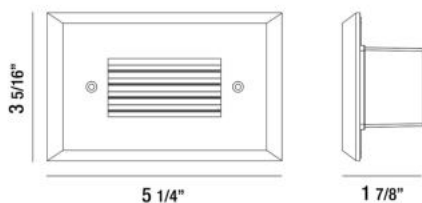

PROJECT INFORMATION

Job Name: Date: Type:

Comments: