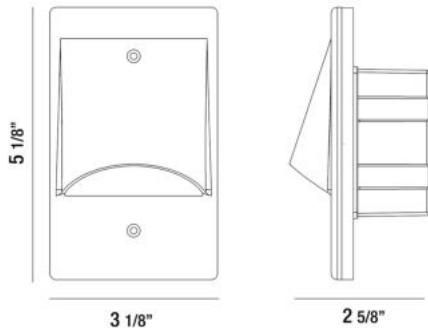

TECHNICAL DETAILS

IP Rating	:	67
Location	:	WET
Approval	:	
Title 24	:	Yes

PROJECT INFORMATION

Job Name: Date: Type:

Comments: