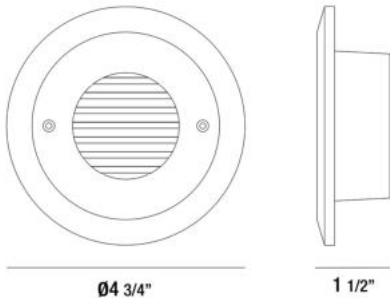

36033, ROUND LOUVERED TRIM LED STEP LIGHT

PRODUCT DETAILS

No.	:	36033-010
Product Color	:	BRUSHED NICKEL
Shade / Accent Colour	:	HORIZONTAL LOUVERED
Length	:	4.75"
Width	:	4.75"
Height	:	1.5625"
Weight	:	0.7lbs

LIGHT SOURCE DETAILS

Light Source Type	:	INTEGRATED LED
Input Voltage	:	120V
Bulb Voltage	:	120V
Socket Type	:	LED
Total Wattage	:	2.5W
Total Lumen	:	175lm
Kelvin	:	3000K
CRI	:	80
Dimmable	:	Yes

Options Available

ITEM NO.	FINISH	SHADE
36033-010	BRUSHED NICKEL	HORIZONTAL LOUVERED
36033-023	BLACK	HORIZONTAL LOUVERED
36033-038	WHITE	HORIZONTAL LOUVERED

TECHNICAL DETAILS

IP Rating	:	67
Location	:	WET
Approval	:	
Title 24	:	Yes