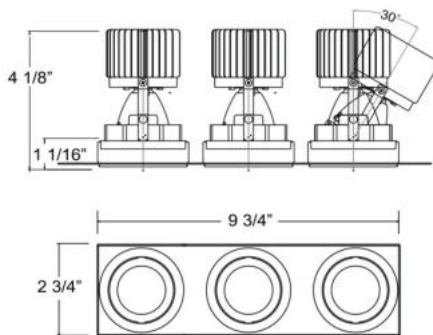

AMIGO, AMIGO 3-LIGHT GIMBAL, TRIMLESS, 15W LED

PRODUCT DETAILS

No.	:	36027-35-01
Product Color	:	BLACK
Shade / Accent Colour	:	BLACK
Length	:	9.75"
Width	:	2.75"
Height	:	4.125"

LIGHT SOURCE DETAILS

Light Source Type	:	INTEGRATED LED
Input Voltage	:	120V/277VV
Bulb Voltage	:	120V
Socket Type	:	LED
Total Wattage	:	45W
Total Lumen	:	3870lm
Kelvin	:	3000K
CRI	:	90
Dimmable	:	Yes

Options Available

ITEM NO.	FINISH	SHADE
36027-35-01	BLACK	BLACK
36027-35-02	WHITE	WHITE

TECHNICAL DETAILS

Location	:	DRY
Approval	:	
Title 24	:	Yes
Beam Angle	:	40

PROJECT INFORMATION

Job Name: Date: Type:

Comments: