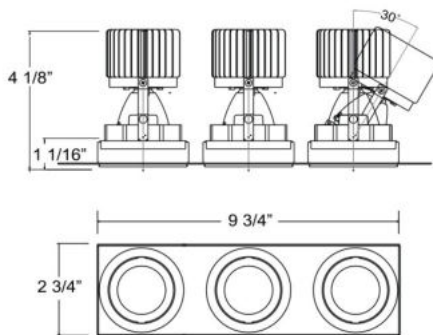

AMIGO, AMIGO 3-LIGHT GIMBAL, TRIMLESS, 15W LE

PRODUCT DETAILS

No.	:	36027-30-01
Product Color	:	BLACK
Shade / Accent Colour	:	BLACK
Length	:	9.75"
Width	:	2.75"
Height	:	4.125"

LIGHT SOURCE DETAILS

Light Source Type	:	INTEGRATED LED
Input Voltage	:	120V/277VV
Bulb Voltage	:	120V
Socket Type	:	LED
Total Wattage	:	45W
Total Lumen	:	3870lm
Kelvin	:	3000K
CRI	:	90
Dimmable	:	Yes

Options Available

ITEM NO.	FINISH	SHADE
36027-30-01	BLACK	BLACK
36027-30-02	WHITE	WHITE

TECHNICAL DETAILS

Location	:	DRY
Approval	:	
Title 24	:	Yes
Beam Angle	:	40

PROJECT INFORMATION

Job Name: Date: Type:

Comments: