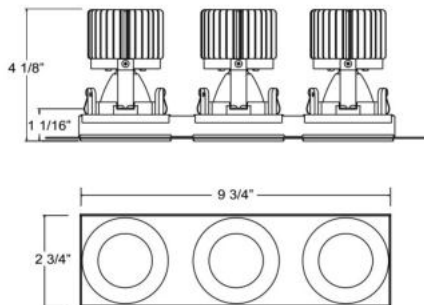

AMIGO, AMIGO 3-LIGHT TRIMLESS DOWNLIGHT, 15W LED

PRODUCT DETAILS

No.	:	36026-35-01
Product Color	:	BLACK
Shade / Accent Colour	:	BLACK
Length	:	9.75"
Width	:	2.75"
Height	:	4.125"

LIGHT SOURCE DETAILS

Light Source Type	:	INTEGRATED LED
Input Voltage	:	120V/277VV
Bulb Voltage	:	120V
Socket Type	:	LED
Total Wattage	:	45W
Total Lumen	:	3870lm
Kelvin	:	3500K
CRI	:	90
Dimmable	:	Yes

Options Available

ITEM NO.	FINISH	SHADE
36026-35-01	BLACK	BLACK
36026-35-02	WHITE	WHITE

TECHNICAL DETAILS

Location	:	DRY
Approval	:	
Title 24	:	Yes
Beam Angle	:	40

PROJECT INFORMATION

 Job Name: Date: Type: