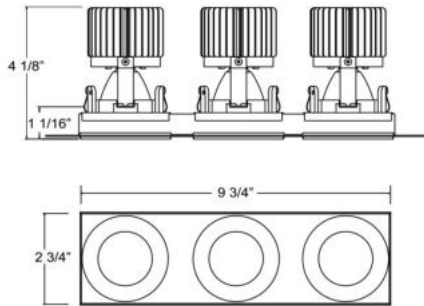

AMIGO, AMIGO 3-LIGHT TRIMLESS DOWNLIGHT, 15W LED

PRODUCT DETAILS

No.	:	36026-30-01
Product Color	:	BLACK
Shade / Accent Colour	:	BLACK
Length	:	9.75"
Width	:	2.75"
Height	:	4.125"

LIGHT SOURCE DETAILS

Light Source Type	:	INTEGRATED LED
Input Voltage	:	120V/277VV
Bulb Voltage	:	120V
Socket Type	:	LED
Total Wattage	:	45W
Total Lumen	:	3870lm
Kelvin	:	3000K
CRI	:	90
Dimmable	:	Yes

Options Available

ITEM NO.	FINISH	SHADE
36026-30-01	BLACK	BLACK
36026-30-02	WHITE	WHITE

TECHNICAL DETAILS

Location	:	DRY
Approval	:	
Title 24	:	Yes
Beam Angle	:	40

PROJECT INFORMATION

Job Name: Date: Type: