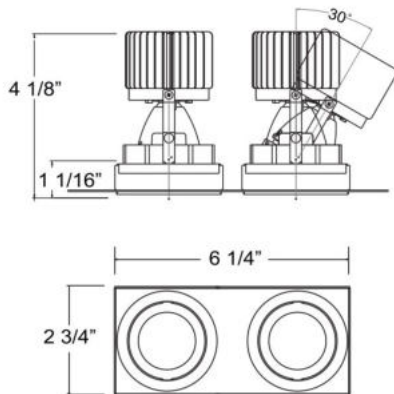

AMIGO, AMIGO 2-LIGHT GIMBAL TRIMLESS, 15W LED

PRODUCT DETAILS

No.	:	36025-35-01
Product Color	:	BLACK
Shade / Accent Colour	:	BLACK
Length	:	6.25"
Width	:	2.75"
Height	:	4.125"
Weight	:	4lbs

LIGHT SOURCE DETAILS

Light Source Type	:	INTEGRATED LED
Input Voltage	:	120V/277VV
Bulb Voltage	:	120V
Socket Type	:	LED
Total Wattage	:	30W
Total Lumen	:	2580lm
Kelvin	:	3500K
CRI	:	90
Dimmable	:	Yes

TECHNICAL DETAILS

Location	:	DRY
Approval	:	
Title 24	:	Yes
Beam Angle	:	40

Options Available

ITEM NO.	FINISH	SHADE
36025-35-01	BLACK	BLACK
36025-35-02	WHITE	WHITE

PROJECT INFORMATION

Job Name: Date: Type:

Comments: