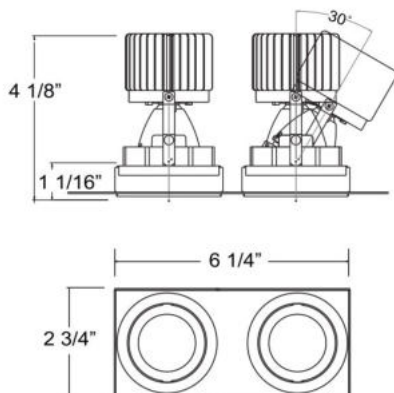

AMIGO, AMIGO 2-LIGHT GIMBAL TRIMLESS, 15W LED

PRODUCT DETAILS

No.	:	36025-30-01
Product Color	:	BLACK
Shade / Accent Colour	:	BLACK
Length	:	6.25"
Width	:	2.75"
Height	:	4.125"
Weight	:	4lbs

LIGHT SOURCE DETAILS

Light Source Type	:	INTEGRATED LED
Input Voltage	:	120V/277VV
Bulb Voltage	:	120V
Socket Type	:	LED
Total Wattage	:	30W
Total Lumen	:	2580lm
Kelvin	:	3000K
CRI	:	90
Dimmable	:	Yes

TECHNICAL DETAILS

Location	:	DRY
Approval	:	
Title 24	:	Yes
Beam Angle	:	40

Options Available

ITEM NO.	FINISH	SHADE
36025-30-01	BLACK	BLACK
36025-30-02	WHITE	WHITE

PROJECT INFORMATION

Job Name: Date: Type:

Comments: