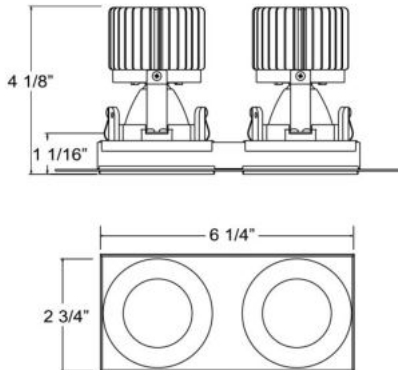

AMIGO, AMIGO 2-LIGHT TRIMLESS DOWNLIGHT, 15W LED

PRODUCT DETAILS

No.	:	36024-35-01
Product Color	:	BLACK
Shade / Accent Colour	:	BLACK
Length	:	6.25"
Width	:	2.75"
Height	:	4.125"
Weight	:	4lbs

LIGHT SOURCE DETAILS

Light Source Type	:	INTEGRATED LED
Input Voltage	:	120V/277VV
Bulb Voltage	:	120V
Socket Type	:	LED
Total Wattage	:	30W
Total Lumen	:	2580lm
Kelvin	:	3500K
CRI	:	90
Dimmable	:	Yes

Options Available

ITEM NO.	FINISH	SHADE
36024-35-01	BLACK	BLACK
36024-35-02	WHITE	WHITE

TECHNICAL DETAILS

Location	:	DRY
Approval	:	
Title 24	:	Yes
Beam Angle	:	40

PROJECT INFORMATION

 Job Name: Date: Type:

 Comments: