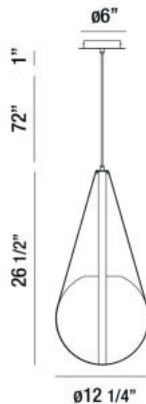

ROSEMOUNT, 12" ROUND PENDANT

Options Available

ITEM NO.	FINISH	SHADE
35990-017	CHROME	WHITE/TAN
35990-024	CHROME	CLEAR/TAN
35990-031	CHROME	SMOKE/TAN

PRODUCT DETAILS

No.	:	35990-024
Product Color	:	CHROME
Product Material	:	METAL
Shade / Accent Colour	:	CLEAR/TAN
Shade / Accent Material	:	GLASS/LEATHER
Diameter	:	12.25"
Height	:	26.5"
Overall Height	:	99.5"
Weight	:	5lbs

LIGHT SOURCE DETAILS

Number of Bulbs	:	1
Light Source	:	Incandescent
Light Source Type	:	A19
Input Voltage	:	120V
Bulb Voltage	:	120V
Socket Type	:	E26
Wattage	:	60W
Total Wattage	:	60W
Bulb Included	:	No
Dimmable	:	Yes

TECHNICAL DETAILS

Hanging Support Type	:	WIRE
Hanging Support Length	:	72"
Canopy / Backplate Height	:	1"
Canopy / Backplate Dia.	:	6"
Location	:	DRY
Approval	:	

PROJECT INFORMATION

Job Name: Date: Type: