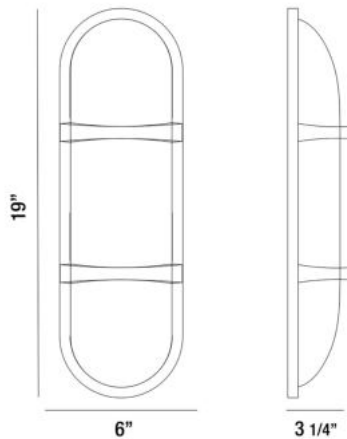

OSLER, LARGE OUTDOOR WALL SCONCE

PRODUCT DETAILS

No.	:	35989-011
Product Color	:	TEXTURED SILVER
Shade / Accent Colour	:	WHITE GLASS
Width	:	6"
Height	:	19"
Ext	:	3.25"
Weight	:	5.1lbs

LIGHT SOURCE DETAILS

Light Source Type	:	INTEGRATED LED
Input Voltage	:	120V
Bulb Voltage	:	120V
Socket Type	:	LED
Total Wattage	:	18W
Total Lumen	:	1000lm
Kelvin	:	3000K
CRI	:	80
Dimmable	:	Yes

Options Available

ITEM NO.	FINISH	SHADE
35989-011	TEXTURED SILVER	WHITE GLASS

TECHNICAL DETAILS

Hanging Support Type	:	WIRE
IP Rating	:	44
Location	:	WET
Approval	:	
Title 24	:	Yes

PROJECT INFORMATION

 Job Name: Date: Type:

 Comments: