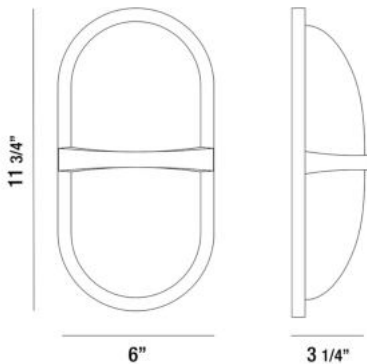

### PRODUCT DETAILS

No.	:	35988-014
Product Color	:	TEXTURED SILVER
Shade / Accent Colour	:	WHITE GLASS
Width	:	6"
Height	:	11.75"
Ext	:	3.25"
Weight	:	3.1lbs

### LIGHT SOURCE DETAILS

Light Source Type	:	INTEGRATED LED
Input Voltage	:	120V
Bulb Voltage	:	120V
Socket Type	:	LED
Total Wattage	:	9W
Total Lumen	:	540lm
Kelvin	:	3000K
CRI	:	80
Dimmable	:	Yes

### TECHNICAL DETAILS

Hanging Support Length	:	6"
Canopy / Backplate Length	:	11.75"
Canopy / Backplate Height	:	0.5"
Canopy / Backplate Width	:	6"
IP Rating	:	44
Location	:	WET
Approval	:	
Title 24	:	Yes