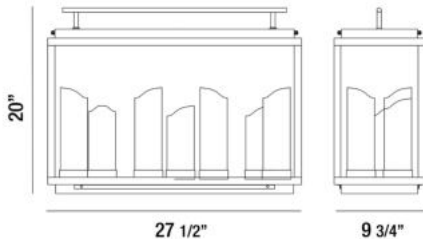

PROJECT INFORMATION

Job Name: Date: Type:

Comments: