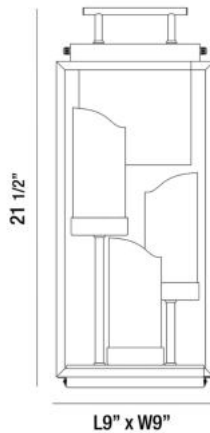

CATHEDRAL, 3-LIGHT LANTERN

PRODUCT DETAILS

No.	:	35978-015
Product Color	:	SAND BLACK
Shade / Accent Colour	:	CLEAR PV
Length	:	9"
Width	:	9"
Height	:	21.625"
Weight	:	10.5lbs

LIGHT SOURCE DETAILS

Light Source Type	:	INTEGRATED LED
Input Voltage	:	DC1.5V
Bulb Voltage	:	DC1.5V
Socket Type	:	LED
Total Wattage	:	1.5W
Total Lumen	:	75lm
Kelvin	:	2700K
CRI	:	75
Dimmable	:	No

Options Available

ITEM NO.	FINISH	SHADE
35978-015	SAND BLACK	CLEAR PV

TECHNICAL DETAILS

IP Rating	:	44
Location	:	WET
Title 24	:	Yes

PROJECT INFORMATION

Job Name: Date: Type:

Comments: