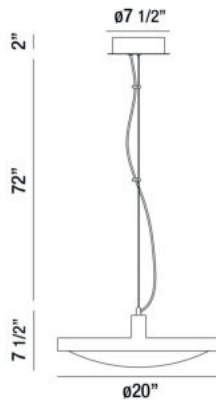

SANDSTONE, 20" ROUND PENDANT

PRODUCT DETAILS

No.	:	35965-014
Product Color	:	WHITE
Product Material	:	METAL
Shade / Accent Colour	:	CLEAR
Shade / Accent Material	:	MULTI-FACETED ACRYLIC
Diameter	:	20"
Height	:	7.5"
Overall Height	:	81.5"
Weight	:	8.2lbs

LIGHT SOURCE DETAILS

Light Source Type	:	INTEGRATED LED
Input Voltage	:	120V
Bulb Voltage	:	120V
Socket Type	:	LED
Total Wattage	:	28W
Total Lumen	:	1680lm
Kelvin	:	3000K
CRI	:	80+
Dimmable	:	Yes

Options Available

ITEM NO. 35965-014	FINISH WHITE	SHADE CLEAR
------------------------------	------------------------	-----------------------

TECHNICAL DETAILS

Hanging Support Type	:	AIRCRAFT CABLE
Hanging Support Length	:	72"
Canopy / Backplate Height	:	2"
Canopy / Backplate Dia.	:	7.5"
Location	:	DRY
Approval	:	