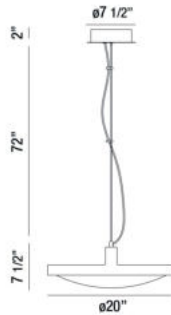

### PRODUCT DETAILS

No.	:	35964-018
Product Color	:	WHITE
Product Material	:	METAL
Shade / Accent Colour	:	CLEAR
Shade / Accent Material	:	MULTI-FACETED ACRYLIC
Diameter	:	14"
Height	:	10.5"
Overall Height	:	84.5"
Weight	:	5.4lbs

### TECHNICAL DETAILS

Hanging Support Type	:	WIRE
Hanging Support Length	:	72"
Canopy / Backplate Height	:	2"
Canopy / Backplate Dia.	:	6.75"
Location	:	DRY
Approval	:	