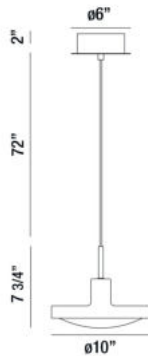

SANDSTONE, 10" ROUND PENDANT

PRODUCT DETAILS

No.	:	35963-011
Product Color	:	WHITE
Product Material	:	METAL
Shade / Accent Colour	:	CLEAR
Shade / Accent Material	:	MULTI-FACETED ACRYLIC
Diameter	:	10"
Height	:	7.75"
Overall Height	:	81.75"
Weight	:	3.2lbs

LIGHT SOURCE DETAILS

Light Source Type	:	INTEGRATED LED
Input Voltage	:	120V
Bulb Voltage	:	120V
Socket Type	:	LED
Total Wattage	:	10W
Total Lumen	:	600lm
Kelvin	:	3000K
CRI	:	80+
Dimmable	:	Yes

Options Available

ITEM NO.	FINISH	SHADE
35963-011	WHITE	CLEAR

TECHNICAL DETAILS

Hanging Support Type	:	WIRE
Hanging Support Length	:	72"
Canopy / Backplate Height	:	2"
Canopy / Backplate Dia.	:	6"
Location	:	DRY
Approval	:	