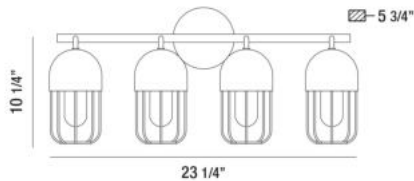

### PRODUCT DETAILS

No.	:	35962-014
Product Color	:	MATTE BLACK
Product Material	:	METAL
Shade / Accent Colour	:	GOLD
Shade / Accent Material	:	METAL
Width	:	23.25"
Height	:	10.25"
Ext	:	5.75"
Weight	:	5.5lbs

### TECHNICAL DETAILS

Canopy / Backplate Height	:	1"
Canopy / Backplate Dia.	:	4.75"
Mounting	:	Down
Location	:	DAMP
Approval	:	