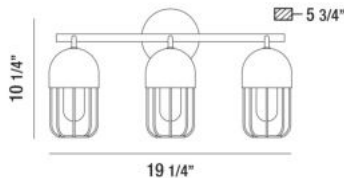

PALMERSTON, 19" VANITY LIGHT

PRODUCT DETAILS

No.	:	35961-017
Product Color	:	MATTE BLACK
Product Material	:	METAL
Shade / Accent Colour	:	GOLD
Shade / Accent Material	:	METAL
Width	:	19.25"
Height	:	10.25"
Ext	:	5.75"
Weight	:	4.5lbs

Options Available

ITEM NO.	FINISH	SHADE
35961-017	MATTE BLACK	GOLD

TECHNICAL DETAILS

Canopy / Backplate Height	:	1"
Canopy / Backplate Dia.	:	4.75"
Mounting	:	Down
Location	:	DAMP
Approval	:	

PROJECT INFORMATION