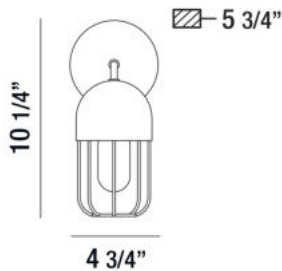

PALMERSTON, WALL MOUNT

PRODUCT DETAILS

No.	:	35960-010
Product Color	:	MATTE BLACK
Product Material	:	METAL
Shade / Accent Colour	:	GOLD
Shade / Accent Material	:	METAL
Width	:	4.75"
Height	:	10.5"
Ext	:	5.75"
Weight	:	1.9lbs

Options Available

ITEM NO.	FINISH	SHADE
35960-010	MATTE BLACK	GOLD

TECHNICAL DETAILS

Canopy / Backplate Height	:	1"
Canopy / Backplate Dia.	:	4.75"
Mounting	:	Down
Location	:	DAMP
Approval	:	

PROJECT INFORMATION