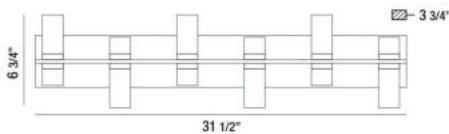

### PRODUCT DETAILS

No.	:	35959-014
Product Color	:	CHROME
Product Material	:	METAL
Shade / Accent Colour	:	CLEAR
Shade / Accent Material	:	ACRYLIC
Width	:	31.5"
Height	:	6.75"
Ext	:	3.75"
Weight	:	9.9lbs

### TECHNICAL DETAILS

Canopy / Backplate Height	:	1.25"
Canopy / Backplate Width	:	5.5"
Location	:	DAMP
Approval	:	