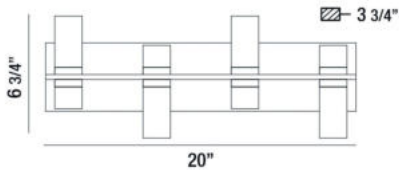

NETTO, 20" VANITY LIGHT

PRODUCT DETAILS

No.	:	35958-017
Product Color	:	CHROME
Product Material	:	METAL
Shade / Accent Colour	:	CLEAR
Shade / Accent Material	:	ACRYLIC
Width	:	20"
Height	:	6.75"
Ext	:	3.75"
Weight	:	7.4lbs

LIGHT SOURCE DETAILS

Light Source Type	:	INTEGRATED LED
Input Voltage	:	120V
Bulb Voltage	:	120V
Total Wattage	:	16W
Total Lumen	:	1200lm
Kelvin	:	3000K
CRI	:	80+
Dimmable	:	Yes

Options Available

ITEM NO.	FINISH	SHADE
35958-017	CHROME	CLEAR

TECHNICAL DETAILS

Canopy / Backplate Height	:	1.25"
Canopy / Backplate Width	:	5.5"
Location	:	DAMP
Approval	:	

PROJECT INFORMATION

 Job Name: Date: Type:

 Comments: