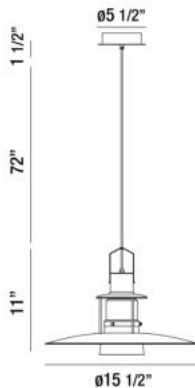

## LAMPOR, 16" ROUND PENDANT

### PRODUCT DETAILS

|                         |   |           |
|-------------------------|---|-----------|
| No.                     | : | 35957-027 |
| Product Color           | : | BRONZE    |
| Product Material        | : | METAL     |
| Shade / Accent Colour   | : | CLEAR     |
| Shade / Accent Material | : | GLASS     |
| Diameter                | : | 15.5"     |
| Height                  | : | 11"       |
| Overall Height          | : | 84.5"     |
| Weight                  | : | 3.3lbs    |

### TECHNICAL DETAILS

|                           |   |   |
|---------------------------|---|---|
| Hanging Support Type      | : | WIRE  |
| Hanging Support Length    | : | 72"   |
| Canopy / Backplate Height | : | 1.5"  |
| Canopy / Backplate Dia.   | : | 5.5"  |
| Location                  | : | DRY   |
| Approval                  | : |  |