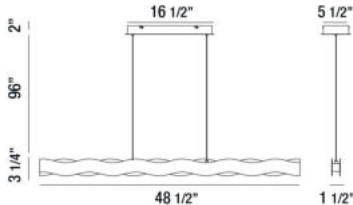

RIPPLE, 49" LINEAR CHANDELIER

Options Available

ITEM NO.	FINISH	SHADE
35956-013	BLACK	SILVER
35956-020	BRONZE	GOLD

PRODUCT DETAILS

No.	:	35956-020
Product Color	:	BRONZE
Product Material	:	METAL
Shade / Accent Colour	:	GOLD
Shade / Accent Material	:	METAL WAVES
Length	:	48.5"
Width	:	1.5"
Height	:	3.25"
Overall Height	:	101.25"
Weight	:	9.7lbs

Hanging Support Type	:	AIRCRAFT CABLE
Hanging Support Length	:	96"
Canopy / Backplate Length	:	16.5"
Canopy / Backplate Height	:	2"
Canopy / Backplate Width	:	5.5"
Location	:	DRY
Approval	:	

PROJECT INFORMATION