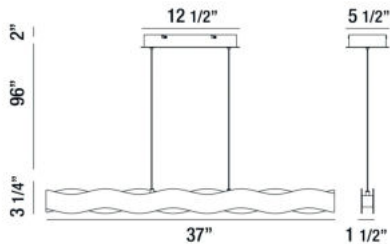

## RIPPLE, 37" LINEAR CHANDELIER

### PRODUCT DETAILS

No.	:	35955-016
Product Color	:	BLACK
Product Material	:	METAL
Shade / Accent Colour	:	SILVER
Shade / Accent Material	:	METAL WAVES
Length	:	37"
Width	:	1.5"
Height	:	3.25"
Overall Height	:	101.25"
Weight	:	7.3lbs

### TECHNICAL DETAILS

Hanging Support Type	:	AIRCRAFT CABLE
Hanging Support Length	:	96"
Canopy / Backplate Length	:	12.5"
Canopy / Backplate Height	:	2"
Canopy / Backplate Width	:	5.5"
Location	:	DRY
Approval	:	