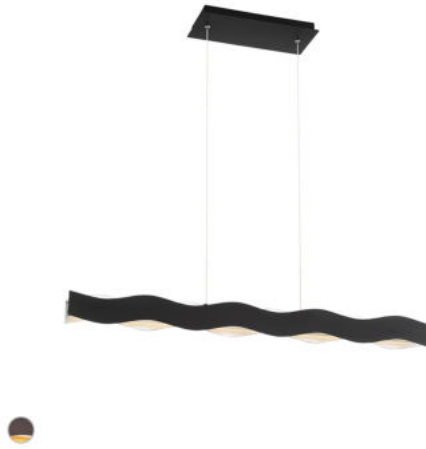

## RIPPLE, 37" LINEAR CHANDELIER

### Options Available

ITEM NO.	FINISH	SHADE
35955-016	BLACK	SILVER
35955-023	BRONZE	BRONZE/GOLD

### PRODUCT DETAILS

No.	:	35955-016
Product Color	:	BLACK
Product Material	:	METAL
Shade / Accent Colour	:	SILVER
Shade / Accent Material	:	METAL WAVES
Length	:	37"
Width	:	1.5"
Height	:	3.25"
Overall Height	:	101.25"
Weight	:	7.3lbs

### TECHNICAL DETAILS

Hanging Support Type	:	AIRCRAFT CABLE
Hanging Support Length	:	96"
Canopy / Backplate Length	:	12.5"
Canopy / Backplate Height	:	2"
Canopy / Backplate Width	:	5.5"
Location	:	DRY
Approval	:	