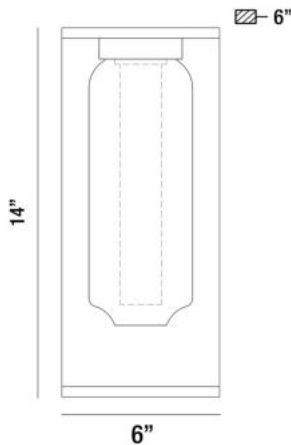

GRAYDON, OUTDOOR LARGE LED WALL SCONCE

PRODUCT DETAILS

No.	:	35951-018
Product Color	:	ANTIQUE GREY
Shade / Accent Colour	:	CLEAR GLASS
Width	:	6"
Height	:	14"
Ext	:	6"
Weight	:	5.1lbs

LIGHT SOURCE DETAILS

Light Source Type	:	INTEGRATED LED
Input Voltage	:	120V
Bulb Voltage	:	120V
Socket Type	:	LED
Total Wattage	:	5W
Total Lumen	:	350lm
Kelvin	:	3000K
CRI	:	85
Dimmable	:	Yes

Options Available

ITEM NO.	FINISH	SHADE
35951-018	ANTIQUE GREY	CLEAR GLASS

TECHNICAL DETAILS

Canopy / Backplate Length	:	0.5"
Canopy / Backplate Width	:	6"
IP Rating	:	44
Location	:	WET
Approval	:	
Title 24	:	Yes

PROJECT INFORMATION

Job Name: Date: Type:

Comments: