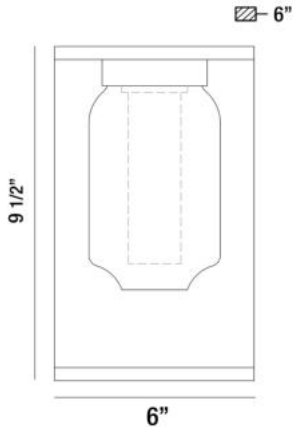

GRAYDON, OUTDOOR LED WALL SCONCE

PRODUCT DETAILS

No.	:	35950-011
Product Color	:	ANTIQUE GREY
Shade / Accent Colour	:	CLEAR GLASS
Width	:	6"
Height	:	9.5"
Ext	:	6"
Weight	:	4.6lbs

LIGHT SOURCE DETAILS

Light Source Type	:	INTEGRATED LED
Input Voltage	:	120V
Bulb Voltage	:	120V
Socket Type	:	LED
Total Wattage	:	5W
Total Lumen	:	350lm
Kelvin	:	3000K
CRI	:	85
Dimmable	:	Yes

Options Available

ITEM NO.	FINISH	SHADE
35950-011	ANTIQUE GREY	CLEAR GLASS

TECHNICAL DETAILS

Canopy / Backplate Length	:	0.5"
Canopy / Backplate Width	:	6"
IP Rating	:	44
Location	:	WET
Approval	:	
Title 24	:	Yes