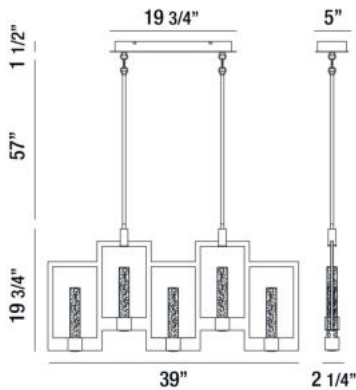

HANSON, 39" LINEAR CHANDELIER

PRODUCT DETAILS

No.	:	35949-015
Product Color	:	BLACK
Product Material	:	METAL
Shade / Accent Colour	:	CLEAR SEEDED
Shade / Accent Material	:	GLASS
Length	:	39"
Width	:	2.25"
Height	:	19.75"
Overall Height	:	78.25"
Weight	:	25.1lbs

LIGHT SOURCE DETAILS

Light Source Type	:	INTEGRATED LED
Input Voltage	:	120V
Bulb Voltage	:	120V
Socket Type	:	LED
Total Wattage	:	36W
Total Lumen	:	2880lm
Kelvin	:	3000K
CRI	:	85+
Dimmable	:	Yes

Options Available

ITEM NO.	FINISH	SHADE
35949-015	BLACK	CLEAR SEEDED

TECHNICAL DETAILS

Hanging Support Type	:	ROD
Hanging Support Length	:	57"
Rods Included	:	3"+6"+12"+18"+18"
Canopy / Backplate Length	:	19.75"
Canopy / Backplate Height	:	1.5"
Canopy / Backplate Width	:	5"
Location	:	DRY
Approval	:	