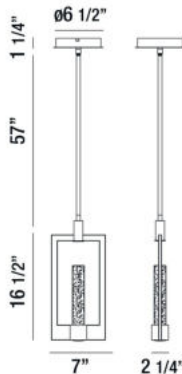

HANSON, 7" RECTANGULAR PENDANT

PRODUCT DETAILS

No.	:	35948-018
Product Color	:	BLACK
Product Material	:	METAL
Shade / Accent Colour	:	CLEAR SEEDED
Shade / Accent Material	:	GLASS
Length	:	7"
Width	:	2.25"
Height	:	16.5"
Overall Height	:	74.75"
Weight	:	6.3lbs

LIGHT SOURCE DETAILS

Light Source Type	:	INTEGRATED LED
Input Voltage	:	120V
Bulb Voltage	:	120V
Socket Type	:	LED
Total Wattage	:	7W
Total Lumen	:	560lm
Kelvin	:	3000K
CRI	:	85+
Dimmable	:	Yes

Options Available

ITEM NO.	FINISH	SHADE
35948-018	BLACK	CLEAR SEEDED

TECHNICAL DETAILS

Hanging Support Type	:	ROD
Hanging Support Length	:	57"
Rods Included	:	3"+6"+12"+18"+18"
Canopy / Backplate Height	:	1.25"
Canopy / Backplate Dia.	:	6.5"
Location	:	DRY
Approval	:	