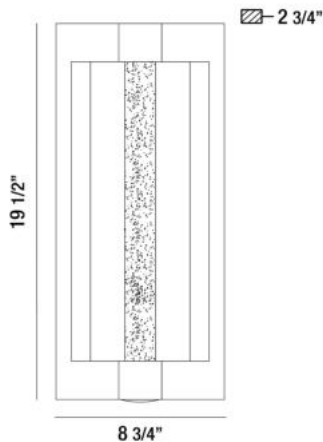

HANSON, WALL MOUNT

PRODUCT DETAILS

No.	:	35947-011
Product Color	:	BLACK
Shade / Accent Colour	:	CLEAR BUBBLED GLASS
Width	:	8.75"
Height	:	19.5"
Ext	:	3"
Weight	:	9.6lbs

LIGHT SOURCE DETAILS

Light Source Type	:	INTEGRATED LED
Input Voltage	:	120V
Bulb Voltage	:	120V
Socket Type	:	LED
Total Wattage	:	13.5W
Total Lumen	:	840lm
Kelvin	:	3000K
CRI	:	85
Dimmable	:	Yes

Options Available

ITEM NO.	FINISH	SHADE
35947-011	BLACK	CLEAR BUBBLED GLASS

TECHNICAL DETAILS

Canopy / Backplate Length	:	19.25"
Canopy / Backplate Height	:	0.75"
Canopy / Backplate Width	:	5"
IP Rating	:	44
Location	:	WET
Approval	:	
Title 24	:	Yes