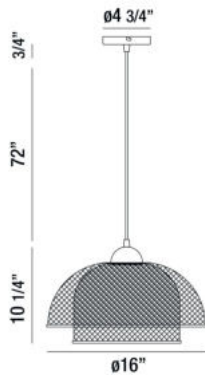

KENMORE, 16" ROUND PENDANT

PRODUCT DETAILS

No.	:	35945-017
Product Color	:	BLACK
Product Material	:	METAL
Shade / Accent Colour	:	BLACK/GOLD
Shade / Accent Material	:	METAL WIRE
Diameter	:	16"
Height	:	10.25"
Overall Height	:	83"
Weight	:	4.4lbs

LIGHT SOURCE DETAILS

Light Source Type	:	INTEGRATED LED
Input Voltage	:	120V
Bulb Voltage	:	120V
Socket Type	:	LED
Total Wattage	:	5W
Total Lumen	:	400lm
Kelvin	:	3000K
CRI	:	90+
Dimmable	:	Yes

Options Available

ITEM NO.	FINISH	SHADE
35945-017	BLACK	BLACK/GOLD

TECHNICAL DETAILS

Hanging Support Type	:	WIRE
Hanging Support Length	:	72"
Canopy / Backplate Height	:	0.75"
Canopy / Backplate Dia.	:	4.75"
Location	:	DRY
Approval	:	