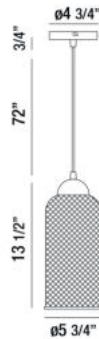

KENMORE, 6" ROUND PENDANT

PRODUCT DETAILS

No.	:	35943-013
Product Color	:	BLACK
Product Material	:	METAL
Shade / Accent Colour	:	BLACK
Shade / Accent Material	:	METAL WIRE
Diameter	:	5.75"
Height	:	13.5"
Overall Height	:	86.25"
Weight	:	2.2lbs

LIGHT SOURCE DETAILS

Light Source Type	:	INTEGRATED LED
Input Voltage	:	120V
Bulb Voltage	:	120V
Socket Type	:	LED
Total Wattage	:	5W
Total Lumen	:	400lm
Kelvin	:	3000K
CRI	:	90+
Dimmable	:	Yes

Options Available

ITEM NO.	FINISH	SHADE
35943-013	BLACK	BLACK
35943-026	BLACK	GOLD

TECHNICAL DETAILS

Hanging Support Type	:	WIRE
Hanging Support Length	:	72"
Canopy / Backplate Height	:	0.75"
Canopy / Backplate Dia.	:	4.75"
Location	:	DRY
Approval	:	