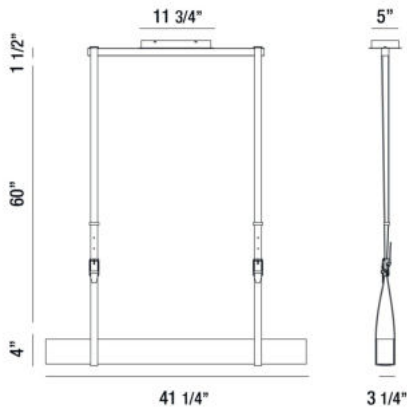

## HARBOURVIEW, 41" LINEAR CHANDELIER

### PRODUCT DETAILS

No.	:	35942-016
Product Color	:	ANTIQUÉ SILVER
Product Material	:	METAL
Length	:	41.25"
Width	:	3.25"
Height	:	4"
Overall Height	:	65.5"
Weight	:	14.4lbs

### TECHNICAL DETAILS

Hanging Support Type	:	LEATHER
Hanging Support Length	:	60"
Canopy / Backplate Length	:	11.75"
Canopy / Backplate Height	:	1.5"
Canopy / Backplate Width	:	5"
Location	:	DRY
Approval	:	