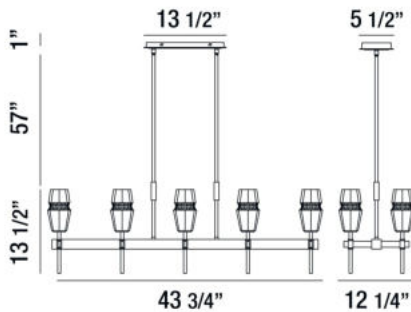

GLADSTONE, 44" LINEAR CHANDELIER

PRODUCT DETAILS

No.	:	35941-019
Product Color	:	ANTIQUE BRASS/BLACK
Product Material	:	METAL
Shade / Accent Colour	:	CLEAR
Shade / Accent Material	:	GLASS
Length	:	43.75"
Width	:	12.25"
Height	:	13.5"
Overall Height	:	71.5"
Weight	:	38.7lbs

LIGHT SOURCE DETAILS

Number of Bulbs	:	10
Light Source	:	Incandescent
Light Source Type	:	B10
Input Voltage	:	120V
Bulb Voltage	:	120V
Socket Type	:	E12
Wattage	:	60W
Total Wattage	:	600W
Bulb Included	:	No
Dimmable	:	Yes

Options Available

ITEM NO.	FINISH	SHADE
35941-019	ANTIQUE BRASS/BLACK	CLEAR

TECHNICAL DETAILS

Hanging Support Type	:	ROD
Hanging Support Length	:	57"
Rods Included	:	3"+6"+12"+18"+18"
Canopy / Backplate Length	:	13.5"
Canopy / Backplate Height	:	1"
Canopy / Backplate Width	:	5.5"
Location	:	DRY
Approval	:	