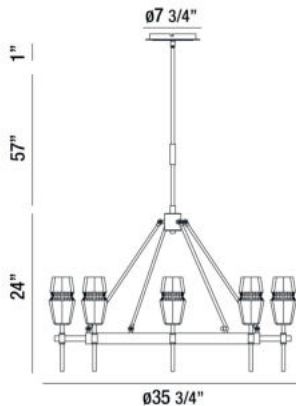

### PRODUCT DETAILS

No.	:	35940-012
Product Color	:	ANTIQUE BRASS/BLACK
Product Material	:	METAL
Shade / Accent Colour	:	CLEAR
Shade / Accent Material	:	GLASS
Diameter	:	35.75"
Height	:	24"
Overall Height	:	82"
Weight	:	32.8lbs

### TECHNICAL DETAILS

Hanging Support Type	:	ROD
Hanging Support Length	:	57"
Rods Included	:	3"+6"+12"+18"+18"
Canopy / Backplate Height	:	1"
Canopy / Backplate Dia.	:	7.75"
Location	:	DRY
Approval	:	