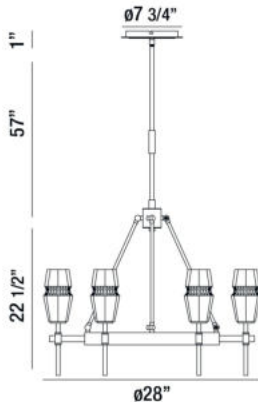

GLADSTONE, 28" ROUND CHANDELIER

PRODUCT DETAILS

No.	:	35939-016
Product Color	:	ANTIQUE BRASS/BLACK
Product Material	:	METAL
Shade / Accent Colour	:	CLEAR
Shade / Accent Material	:	GLASS
Diameter	:	28"
Height	:	22.5"
Overall Height	:	80.5"
Weight	:	25.1lbs

LIGHT SOURCE DETAILS

Number of Bulbs	:	6
Light Source	:	Incandescent
Light Source Type	:	B10
Input Voltage	:	120V
Bulb Voltage	:	120V
Socket Type	:	E12
Wattage	:	60W
Total Wattage	:	360W
Bulb Included	:	No
Dimmable	:	Yes

Options Available

ITEM NO.	FINISH	SHADE
35939-016	ANTIQUE BRASS/BLACK	CLEAR

TECHNICAL DETAILS

Hanging Support Type	:	ROD
Hanging Support Length	:	57"
Rods Included	:	3"+6"+12"+18"+18"
Canopy / Backplate Height	:	1"
Canopy / Backplate Dia.	:	7.75"
Location	:	DRY
Approval	:	