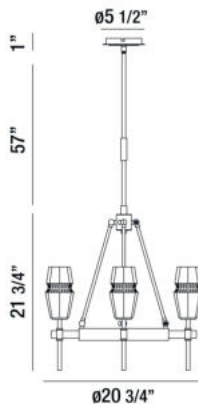

GLADSTONE, 21" ROUND CHANDELIER

PRODUCT DETAILS

No.	:	35938-019
Product Color	:	ANTIQUE BRASS/BLACK
Product Material	:	METAL
Shade / Accent Colour	:	CLEAR
Shade / Accent Material	:	GLASS
Diameter	:	20.75"
Height	:	21.75"
Overall Height	:	79.75"
Weight	:	14.9lbs

LIGHT SOURCE DETAILS

Number of Bulbs	:	3
Light Source	:	Incandescent
Light Source Type	:	B10
Input Voltage	:	120V
Bulb Voltage	:	120V
Socket Type	:	E12
Wattage	:	60W
Total Wattage	:	180W
Bulb Included	:	No
Dimmable	:	Yes

Options Available

ITEM NO.	FINISH	SHADE
35938-019	ANTIQUÉ BRASS/BLACK	CLEAR

TECHNICAL DETAILS

Hanging Support Type	:	ROD
Hanging Support Length	:	57"
Rods Included	:	3"+6"+12"+18"+18"
Canopy / Backplate Height	:	1"
Canopy / Backplate Dia.	:	5.5"
Location	:	DRY
Approval	:	