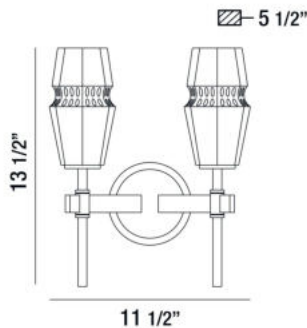

GLADSTONE, WALL MOUNT

PRODUCT DETAILS

No.	:	35937-012
Product Color	:	ANTIQUE BRASS/BLACK
Product Material	:	METAL
Shade / Accent Colour	:	CLEAR
Shade / Accent Material	:	GLASS
Width	:	11.5"
Height	:	13.5"
Ext	:	5.5"
Weight	:	5.8lbs

LIGHT SOURCE DETAILS

Number of Bulbs	:	2
Light Source	:	Incandescent
Light Source Type	:	B10
Input Voltage	:	120V
Bulb Voltage	:	120V
Socket Type	:	E12
Wattage	:	60W
Total Wattage	:	120W
Bulb Included	:	No
Dimmable	:	Yes

Options Available

ITEM NO.	FINISH	SHADE
35937-012	ANTIQUE BRASS/BLACK	CLEAR

TECHNICAL DETAILS

Mounting	:	Up
Location	:	DRY
Approval	:	

PROJECT INFORMATION

 Job Name: Date: Type:

 Comments: