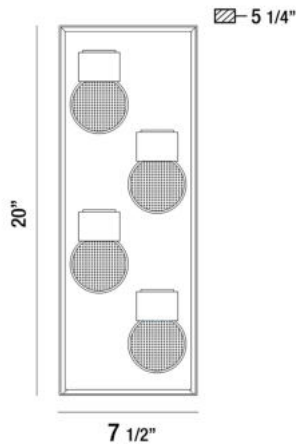

### PRODUCT DETAILS

No.	:	35935-018
Product Color	:	ANTIQUE GREY
Shade / Accent Colour	:	CLEAR SEEDED GLASS
Width	:	7.5"
Height	:	20"
Ext	:	5.25"
Weight	:	9.5lbs

### TECHNICAL DETAILS

Canopy / Backplate Length	:	20"
Canopy / Backplate Height	:	0.75"
Canopy / Backplate Width	:	7.5"
IP Rating	:	44
Location	:	WET
Approval	:	
Title 24	:	Yes