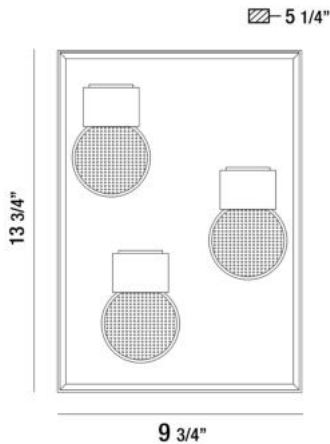

GIBSON, 3-LIGHT OUTDOOR WALL SCONCE

PRODUCT DETAILS

No.	:	35934-011
Product Color	:	ANTIQUÉ GREY
Shade / Accent Colour	:	CLEAR SEEDED GLASS
Width	:	10"
Height	:	13.25"
Ext	:	5.25"
Weight	:	8.4lbs

LIGHT SOURCE DETAILS

Light Source Type	:	INTEGRATED LED
Input Voltage	:	120V
Bulb Voltage	:	120V
Socket Type	:	LED
Total Wattage	:	14W
Total Lumen	:	810lm
Kelvin	:	3000K
CRI	:	85
Dimmable	:	Yes

Options Available

ITEM NO.	FINISH	SHADE
35934-011	ANTIQUÉ GREY	CLEAR SEEDED GLASS

TECHNICAL DETAILS

Canopy / Backplate Length	:	13.75"
Canopy / Backplate Height	:	0.75"
Canopy / Backplate Width	:	7.5"
IP Rating	:	44
Location	:	WET
Approval	:	
Title 24	:	Yes

PROJECT INFORMATION

 Job Name: Date: Type: