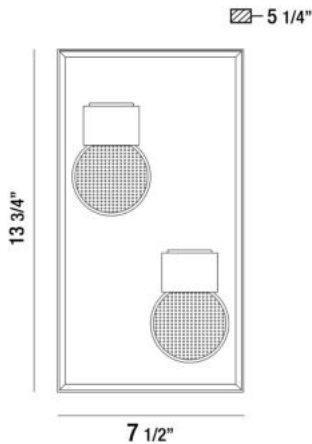

### PRODUCT DETAILS

No.	:	35933-014
Product Color	:	ANTIQUE GREY
Shade / Accent Colour	:	CLEAR SEEDED GLASS
Width	:	7.5"
Height	:	13.75"
Ext	:	5.25"
Weight	:	6.3lbs

### TECHNICAL DETAILS

Canopy / Backplate Length	:	13.75"
Canopy / Backplate Height	:	0.75"
Canopy / Backplate Width	:	7.5"
IP Rating	:	44
Location	:	WET
Approval	:	
Title 24	:	Yes